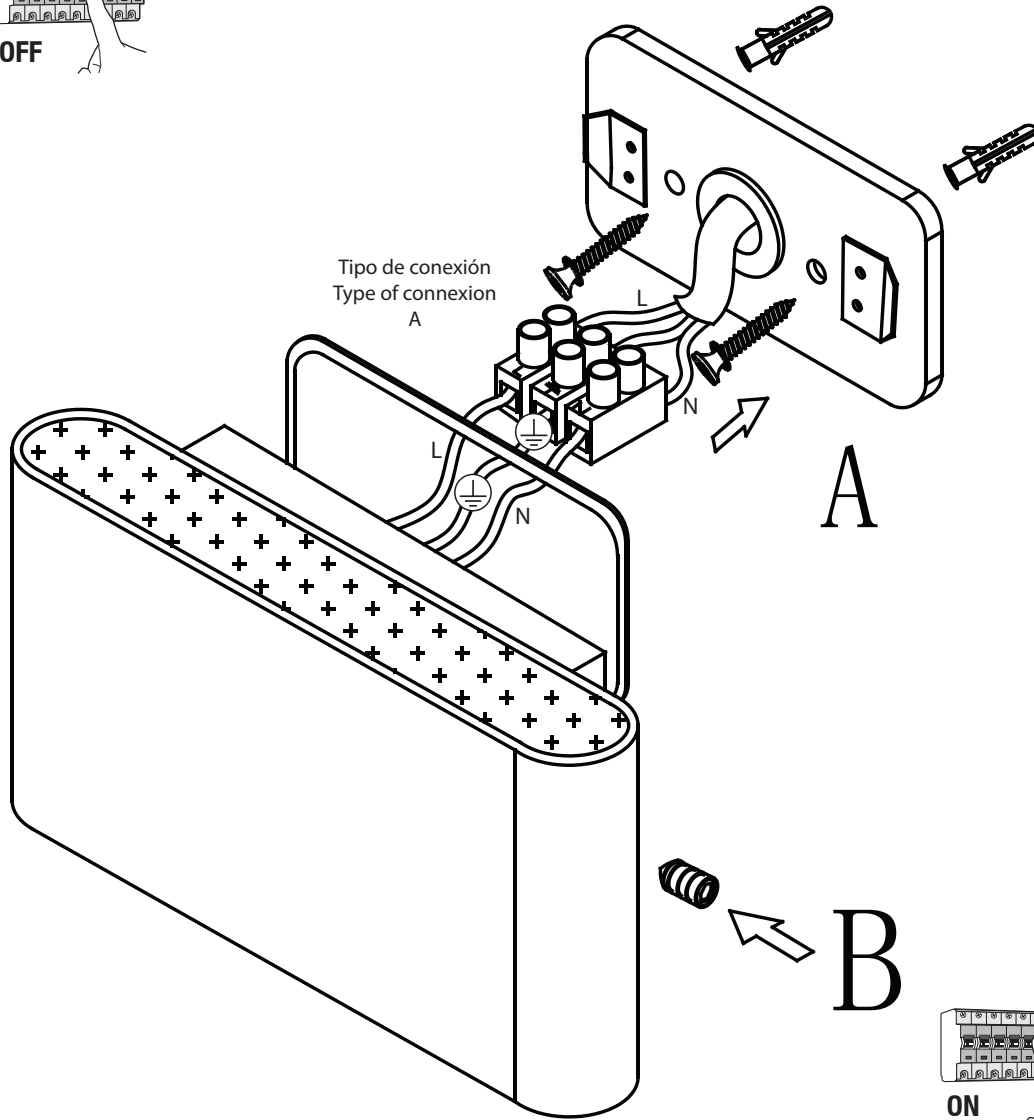

OFF

ON

BOMBILLAS - BULBS

2 led  3W/led 293 Lm
Wt 7.9 Driver

CARACTERÍSTICAS ESPECÍFICAS
SPECIFIC FEATURES

220-240V ~50/60Hz

ICONOS - ICONES

1 	2 	3 
4 IP44	5	6
7	8	9